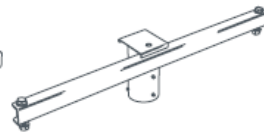

# CESCO

MEETING YOUR ELECTRICAL NEEDS FOR GENERATIONS

TF1AB

TF2AB

TF2/3AB

TCGA1

## GALVANISED STEEL FLOODLIGHT BRACKETS

Order Code	Description
TF1AB	Single floodlighting bracket. Specify column shaft diameter
TF2AB	Twin floodlighting bracket. Specify column shaft diameter
TF2/3AB	Floodlighting bracket for 3 floodlights
TCGA1	Azimuth plate for horizontal aiming of multiple floodlights (Not required for TACT/GIH)