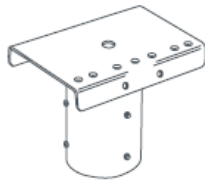

# CESCO

MEETING YOUR ELECTRICAL NEEDS FOR GENERATIONS

TF1AB

TF2AB

TF2/3AB

TCGA1

## GALVANISED STEEL FLOODLIGHT BRACKETS

Order Code	Description
TF1AB	Single floodlighting bracket. Specify column shaft diameter
TF2AB	Twin floodlighting bracket. Specify column shaft diameter
TF2/3AB	Floodlighting bracket for 3 floodlights
TCGA1	Azimuth plate for horizontal aiming of multiple floodlights (Not required for TACT/GIH)

## GALVANISED STEEL WALL BRACKETS

Order Code	Description
TCGAWB	Wall bracket to stand floodlight off from wall (Azimuth plate also required - except GIH and TACT)
TMWB	Bracket for single lantern on flat wall or corner mounting