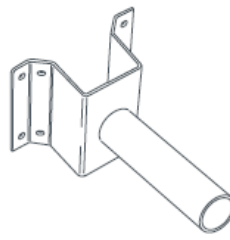

CESCO

MEETING YOUR ELECTRICAL NEEDS FOR GENERATIONS

GALVANISED STEEL FLOODLIGHT BRACKETS

Order Code	Description
TF1AB	Single floodlighting bracket. Specify column shaft diameter
TF2AB	Twin floodlighting bracket. Specify column shaft diameter
TF2/3AB	Floodlighting bracket for 3 floodlights
TCGA1	Azimuth plate for horizontal aiming of multiple floodlights (Not required for TACT/GIH)

TMWB

GALVANISED STEEL WALL BRACKETS

Order Code	Description
TCGAWB	Wall bracket to stand floodlight off from wall (Azimuth plate also required - except GIH and TACT)
TMWB	Bracket for single lantern on flat wall or corner mounting