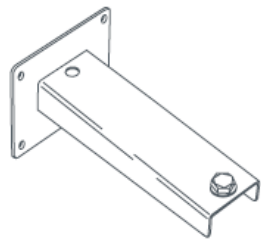

# CESCO

MEETING YOUR ELECTRICAL NEEDS FOR GENERATIONS

TF1AB

TF2AB

TF2/3AB

TCGA1

## GALVANISED STEEL FLOODLIGHT BRACKETS

Order Code	Description
TF1AB	Single floodlighting bracket. Specify column shaft diameter
TF2AB	Twin floodlighting bracket. Specify column shaft diameter
TF2/3AB	Floodlighting bracket for 3 floodlights
TCGA1	Azimuth plate for horizontal aiming of multiple floodlights (Not required for TACT/GIH)

## GALVANISED STEEL WALL BRACKETS

Order Code	Description
TCGAWB	Wall bracket to stand floodlight off from wall (Azimuth plate also required - except GIH and TACT)
TMWB	Bracket for single lantern on flat wall or corner mounting