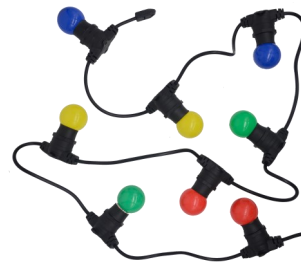

Linkable LED Festoon Sets - Supplied with Built in 6.5Watt Lamps - 110V

T82KIT	2M Spacing - 10 Lamps - 20M Long
T82KIT/40	2M Spacing - 20 Lamps - 40M Long