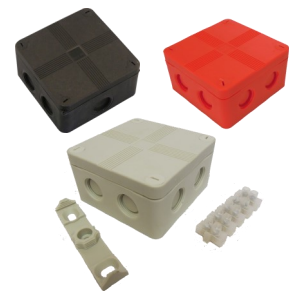

Junction Boxes - Bakelite

PP/JB054	5 Amp
PP/JB204	20 Amp
PP/JB303	30 Amp

Square OBO Junction Box

PP/LBS	75x75x45mm
--------	------------

Coffin Junction Box

PP/LBC	90x45x45mm
--------	------------

Square IP55 Junction Box

PP/LG3	80x80x40mm
--------	------------

Round IP55 Junction Boxes

PP/LG1	65x35mm
PP/LG2	80x40mm

Square IP66 M20 Threaded Entry Junction Boxes

PP/LTB90	Grey - 90x90x48
PP/LTB90B	Black - 90x90x48
PP/LTB90R	Red - 90x90x48