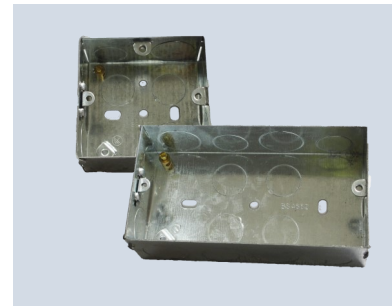

Metal Recessed Boxes

PP/15	1 Gang 35mm Deep
PP/25	2 Gang 35mm Deep