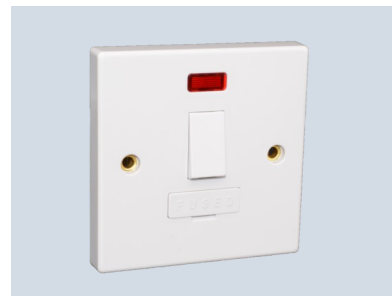

Switches

PP/SW1.2	1 Gang 2 Way Switch
PP/SW2.2	2 Gang 2 Way Switch
PP/SW3.2	3 Gang 2 Way Switch
PP/SW4.2	4 Gang 2 Way Switch