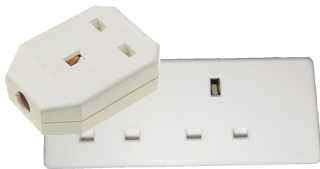

White Trailing Blocks

PP/NSK333	1 Gang
PP/NSK444	2 Gang with Neon