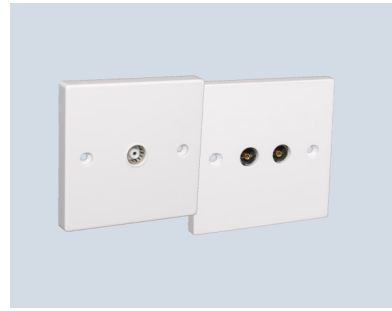

TV Outlet Plates

PP/1TV	Short Cooker Switch with Neon
PP/1TV/2	Tall Cooker Switch with Neon