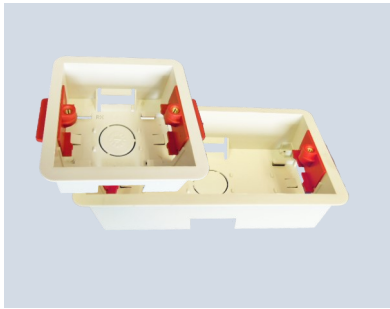

Dry Lining Boxes

PP/CDLB1	1 Gang 35mm Deep
PP/CDLB2	2 Gang 35mm Deep