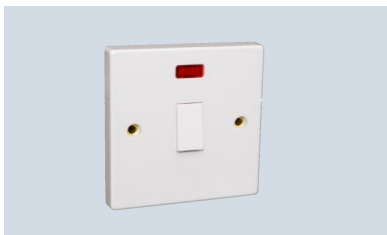

Dimmers

PP/HD12	1 Gang 2 Way Dimmer
PP/HD22	2 Gang 2 Way Dimmer
PP/DMLLED	LED Dimmer Module