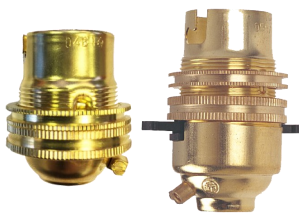

BC Lamp Holders

- PP/LH606/T2 Lamp Holder
- PP/LH845 Switched Lamp

6" Pendant KIT BC

- PP/1735FL.T2 Flex + BC Holder

Lamp Holder Adaptors

- PP/LHBC-ES BC to ES Adaptor
- PP/LHES-BC ES to BC Adaptor

Brass BC 0.5" Lamp Holders

- PP/241E Unswitched
- PP/181E Switched

Brass Ceiling Hook Plate

- PP/BCH1 Ceiling Mounted

Bottle Adaptor c/w BS Plug

- PP/BA88P BC Lamp Holder

Porcelain ES Lamp Holder

- PP/PL200 ES Porcelain

European Travel Adaptor - 2 Pack