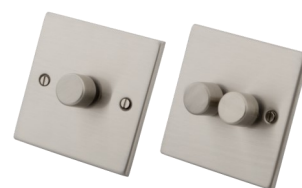

Chrome 250W Standard Dimmers

MBS1250D	1 Gang 1 Way
MBS2250D	2 Gang 2 Way