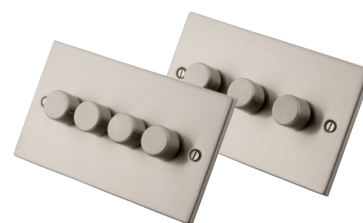

Chrome Dimmer Plates & Knobs ONLY - NOTE *Dimming Modules Required with these*

MBS1GPLT	1 Gang Plate
MBS2GPLT	2 Gang Plate
MBS3GPLT	3 Gang Plate
MBS4GPLT	4 Gang Plate
PP/DMLD	LED Dimmer Module