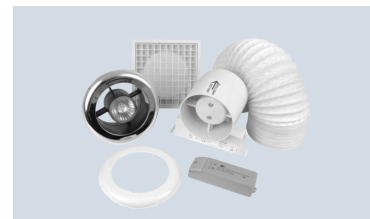

MANFK50	2X8W - 50m ²
MANFK80	2X10W - 80m ²
MANFK150	2X20W - 150m ²

4" Wall Mounted Extractor Fan

NVF100SB	Standard
NVF100TB	Timer

4" Wall Mounted Low Voltage

XF100LVSB	Standard
XF100LVTB	Timer

Shower Light Kit c/w Light,