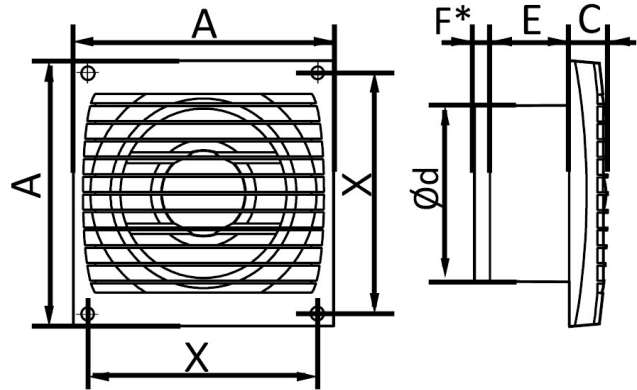

CESCO OPT Extractor Fan Range

- Slim design body—suitable for wall or ceiling mounting
- Open face panel for better performance
- IP24 rated as standard
- Timer can be set to 0 to bypass it
- Turn timer fully anti-clockwise to set to 0
- Turn timer fully clockwise to set to 30 minutes

Item code	A	C	F*	E	X	Ød
OPT100	150	22	5	55	135	100
OPT120	175	23	7	61	160	125

*For fans with back-draught shutter

«TIME» controller

- Maximum Pressure: 28 p.a.
- Fan Speed: 2200RPM
- Noise Level: 35dB
- Max Operating Temp: 40°C
- Max Airflow: 27l/s
- Power Consumption: 14W
- IP Rating: IP24
- Max Duct Length: 10M