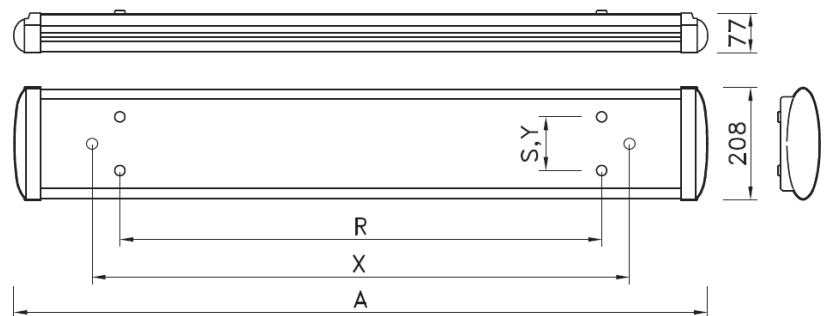

KS

230 V
50 Hz

IP
40

EEC
A+ A B

KSC224LED (Clear)/KSO224LED (Opal)

1500mm Surface Flatback/School fitting c/w cover

Supplied with no gear wired for LED tubes

Wired Live & Neutral 1 end—Other end blank

Available with Clear (KSC) or Opal (KSO) Cover

Application:

These light fittings can be used as surface mounted or suspended.

Body:

White painted (RAL 9003) metal sheet

White plastic endcaps

Accessories:

Tube suspension

Cord suspension - ZH22

Protection grid - OM

Standard endcap - 4311011

Dimensions				
Reference	A	X	R	S
KS*224LED	1593	1000	1000	100