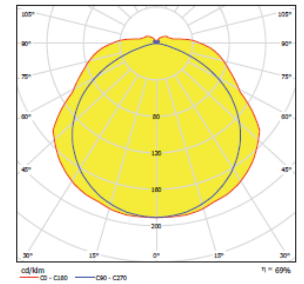

KS

230 V
50 Hz

IP
40

EEC
A+ A B

KSC224LED (Clear)/KSO224LED (Opal)

1500mm Surface Flatback/School fitting c/w cover

Supplied with no gear wired for LED tubes

Wired Live & Neutral 1 end—Other end blank

Available with Clear (KSC) or Opal (KSO) Cover

Application:

These light fittings can be used as surface mounted or suspended.

Body:

White painted (RAL 9003) metal sheet

White plastic endcaps

Accessories:

Tube suspension