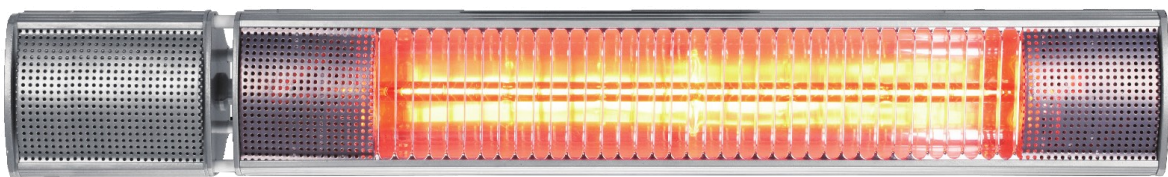

Datasheet

Eldorado IR Patio Heater

The Eldorado IR Patio Heater is the ideal solution for your outdoor heating needs—be it commercial or domestic. Available as standard with a wall bracket, there is also a tripod available separately giving the option of mobility. Fittings are available in options of either 2KW or with a remote so the power can be set at 1KW, 1.5KW or 2KW. Tubes are easily replaced so can be done at home or at work easily.

IR Patio Heater

- 3 heat settings—1,000W, 1,500W and 2,000W
- On/Off switch
- Remote control
- Available in Black or Silver
- Supplied with Gold Tube & Remote Control (where applicable)

Code	IRPH-S	IRPH-B	IRPH-2KW
Body Colour	Silver	Black	Black
Remote Control	Yes	Yes	No
Heat Settings	1000/1500/2000W	1000/1500/2000W	2000W
Dimensions	68 X 9.5 X 8.5cm	68 X 9.5 X 8.5cm	60 X 9.5 X 8.5cm
Weight	2.8KG	2.8KG	2.3KG
Heating Area	12 Square Metre	12 Square Metre	12 Square Metre

- 220—240 Volt
- 50/60 Hz
- -20° to +40°
- 5,000 hours
- Easily replaced gold tube
- 1 Year warranty
- Pre-wired with 1.9M lead and plug top
- Aluminium Alloy body

IP
IP X5

IRPH-STD

Telescopic Tripod to suit Eldorado IRPH range

- 2.4 metre max high
- 100cm base size