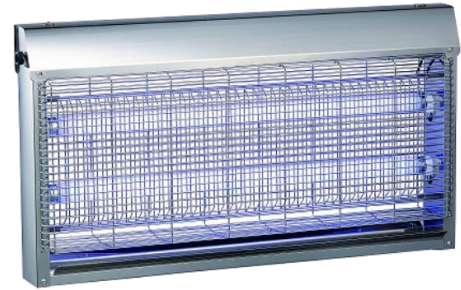

Cobra Stainless Steel Food Grade LED Fly Killers

- Designed to meet standards for food preparation areas
- Full Stainless Steel Body
- Supplied with Shatter Proof LED Tubes
- 2 Models to choose from—Electric Grid or Glue board
- For indoor use only
- Ideal for food industry, supermarkets, café's etc

Code	FKLEDSS100
Rated Power	14W
Input Voltage	230V
Lamp Type	2 X 7W UV-A LED Tubes
Coverage	100 M²
Dimensions	525 X 115 X 330mm
Type	Electric Grid + LED Light
Mounting	Wall/Suspended/ Free Standing

- Stainless Steel Body
- 360° range
- Removeable catchment tray
- Easily wiped clean
- Indoor use only
- Protective guard prevents fingers touching grid
- Replaceable 7W Shatterproof UV-A LED Tubes

Code	FKGBSS80
Rated Power	5W
Input Voltage	230V
Lamp Type	5W UV-A LED Tube
Coverage	80 M²
Dimensions	370 X 250 X 135mm
Type	Replaceable Glue Board + LED Light
Mounting	Wall Mounted ONLY

- Stainless Steel Body
- 360° range
- Removeable catchment tray
- Easily wiped clean
- Indoor use only
- Protective guard prevents fingers touching grid
- Replaceable 5W Shatterproof UV-A LED Tubes
- Replaceable Glue Board