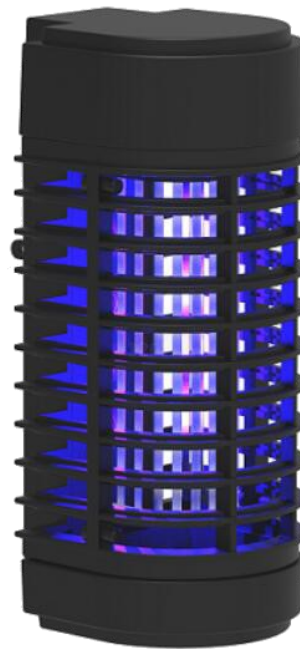

Datasheet

Cobra LED Fly Killers

The Cobra LED fly killer range has everything you need to meet your requirement. The range has indoor wall mounted units, a plug in unit, rechargeable units, Stainless Steel food grade units and IPX4 outdoor unit. Using this range, you can choose the best solution be in a plug in domestic unit for your kitchen or a Stainless Steel food grade for a commercial/industrial kitchen.

Cobra Indoor LED Fly Killers

- Ideal for home, office, kitchen, restaurant, hotels etc
- Slim attractive design
- Full protective outer mesh for safety

Code	FKLED100	FKLED150
Rated Power	6W	8w
Input Voltage	230V	230v
Lamp Type	8 X UV-A LED's	12 X UV-A LED's
Coverage	100 M ²	150 M ²
Dimensions	305 X 108 X 260mm	480 X 113 X 265mm

- ABS Fireproof Plastic
- Freestanding or Suspended
- 360° range
- Removeable catchment tray
- Easily wiped clean
- Ideal for home or commercial use
- Guard prevents fingers touching grid
- 2500V for effective killing
- 20,000 hour tube LED life
- Indoor use only

Cobra Plug in LED Fly Killer

- Ideal for home, office, kitchen, restaurant, hotels etc
- Built in plug on back to easily fit BS sockets
- Full protective outer mesh for safety
- Sleek curved design

Code	FKLEDPLG50
Rated Power	3W
Input Voltage	230V
Lamp Type	4 X UV-A LED's
Coverage	50 M ²
Dimensions	110 X 87 X 200mm