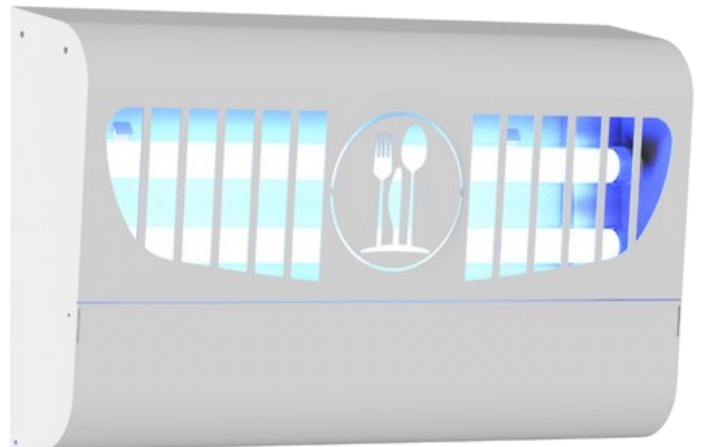

Cobra Wall Mounted LED Fly Killer

- Ideal for restaurants, bakery, cafes, pubs, shops and many more
- Wall Mounted
- Neat finish
- Full protective outer mesh for safety
- Supplied with 1.5m power lead

Code	FKGBW100
Rated Power	14W
Input Voltage	230V
Lamp Type	8 X 7W LED Tube
Coverage	100M²
Dimensions	480 X 290 X 103mm

- White powder coated iron body
- 180° range
- Replaceable glue board
- Easily wiped clean body
- Ideal for wall mounting in any indoor situation—office, restaurant, café, shops etc
- Guard prevents fingers touching bulbs or glue board
- Slim attractive design