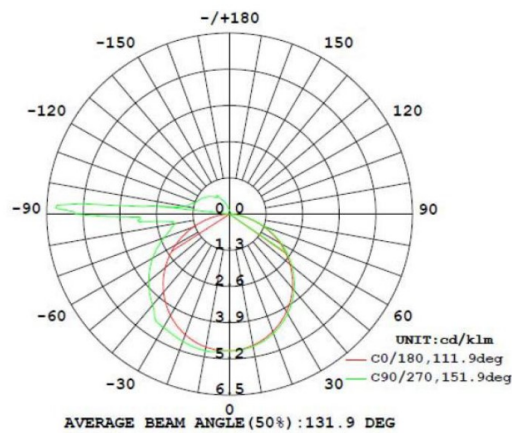

Emergency LED Exit Box

Rated wattage (W)	1W
LED Qty	φ5 WHITE LED 15PCS X 0.06W
Input	220-240V AC 50Hz
Replacement battery type:	NI CAD battery D3.6V 900MAH
Emergency duration	More than 3 hours
Charge time	24 hours
Legend sign	Polycarbonate
Body	Steel
Installation	Wall or Ceiling mounted
Guarantee	3 Years
Product Dimensions	398 * 205 * 70mm

Figure1 Luminous intensity distribution diagram(Normal Mode)