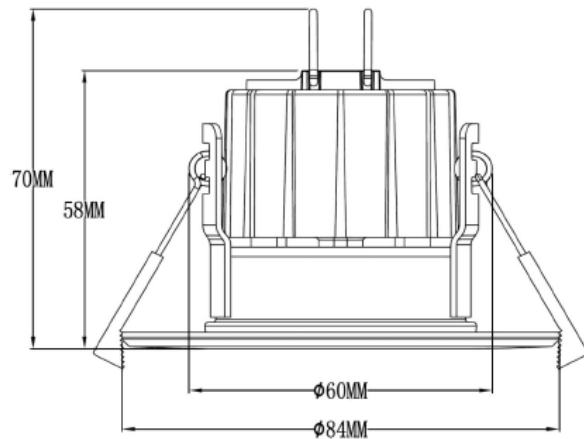

Tezla LED Fire Rated Downlights

Tezla LED Fire Rated Downlight

CCT—2700/3000/4000/6000

Dimmable

Efficiency - up to 100+ Lumen per Watt

Code	DLFR5
Watt	5W
Lumen Output	535 Lumen

General Information

Mounting	Recessed with spring clips
Dimensions	84X58mm
Cut- Out Size	65—70mm
Void Requirement	60mm
IP Rating	IP65 from Front
Fire Rating	30/60/90 Minutes—solid Timber 30 Minutes—I-Joist 30 Minutes—Web-Joist
Warranty	5 Years

Electrical Information

Voltage	220—240Vac
Driver Output	55mA
Frequency	50/60Hz
Surge Protection	1.5kv
Operating temperature	-30 to +50°
Isolation Class	Class II
Connectors	Push fit Loop in Loop out
Dimmable	Yes—Trailing & Leading Edge
Max pieces per run	10 Pieces
Cable size	Suitable for 0.75—2.5mm ²