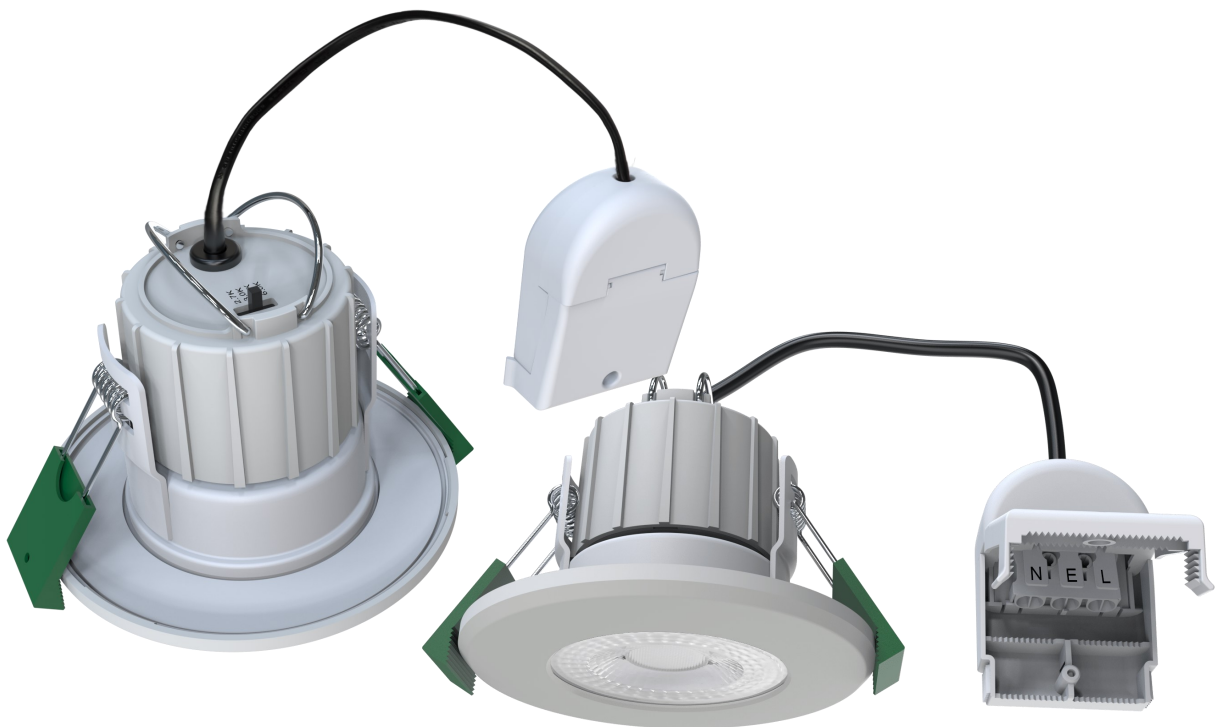

Tezla LED Fire Rated Downlights

Tezla Fire Rated Downlights are designed to the highest standard to maintain the fire rating of your ceiling. These fittings are rated for 30/60/90 minutes with a 30 minute rating on I or Web Joist's. In addition to being fire rated, they are also dimmable and supplied with a CCT switch to change the output colour between 2700, 3000, 4000 and 6000K. This means each fitting can meet 8 possible variations. With an IP rating of IP65 from below, and a 5 year warranty, they are the ideal solution to maintain fire rating on your job.

Tezla LED Fire Rated Downlights

Tezla LED Fire Rated Downlight

CCT—2700/3000/4000/6000

Dimmable

Efficiency - up to 100+ Lumen per Watt

Code	DLFR5
Watt	5W
Lumen Output	535 Lumen

General Information

Mounting	Recessed with spring clips
Dimensions	84X58mm
Cut- Out Size	65—70mm
Void Requirement	60mm
IP Rating	IP65 from Front
Fire Rating	30/60/90 Minutes—solid Timber 30 Minutes—I-Joist 30 Minutes—Web-Joist
Warranty	5 Years

Electrical Information

Voltage	220—240Vac
Driver Output	55mA
Frequency	50/60Hz
Surge Protection	1.5kv
Operating temperature	-30 to +50°
Isolation Class	Class II
Connectors	Push fit Loop in Loop out
Dimmable	Yes—Trailing & Leading Edge
Max pieces per run	10 Pieces
Cable size	Suitable for 0.75—2.5mm ²

Construction

Material	Aluminium/Iron/Zinc
Lens	PC
Heat Sink	Extruded Aluminium
Driver Housing	PC
Bezel	ABS