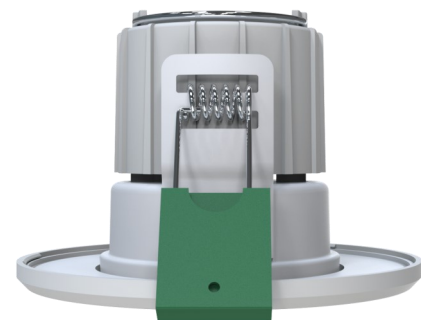

Tezla LED Fire Rated Downlights

Tezla Fire Rated Downlights are designed to the highest standard to maintain the fire rating of your ceiling. These fittings are rated for 30/60/90 minutes with a 30 minute rating on I or Web Joist's. In addition to being fire rated, they are also dimmable and supplied with a CCT switch to change the output colour between 2700, 3000, 4000 and 6000K. This means each fitting can meet 8 possible variations. With an IP rating of IP65 from below, and a 5 year warranty, they are the ideal solution to maintain fire rating on your job.

Tezla LED Fire Rated Downlights

Tezla LED Fire Rated Downlight

CCT—2700/3000/4000/6000

Dimmable

Efficiency - up to 100+ Lumen per Watt

Code	DLFR5
Watt	5W
Lumen Output	535 Lumen

General Information

Mounting	Recessed with spring clips
Dimensions	84X58mm
Cut- Out Size	65—70mm
Void Requirement	60mm
IP Rating	IP65 from Front
Fire Rating	30/60/90 Minutes—solid Timber 30 Minutes—I-Joist 30 Minutes—Web-Joist
Warranty	5 Years

Electrical Information

Voltage	220—240Vac
Driver Output	55mA
Frequency	50/60Hz
Surge Protection	1.5kv
Operating temperature	-30 to +50°
Isolation Class	Class II
Connectors	Push fit Loop in Loop out
Dimmable	Yes—Trailing & Leading Edge
Max pieces per run	10 Pieces
Cable size	Suitable for 0.75—2.5mm ²