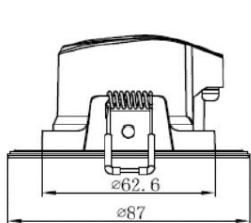

Recessed Smart WiFi LED Downlights

Power	5W	15W
Lumen Output (3000/4000/5000K)	300 - 320 lm	1200 - 1350lm
Dimensions	87mm	167.5mm
Cut Out	70mm	150mm
Depth	47mm	47mm
Power Factor	0.5	0.8

Prewired for easy install and loop in loop out

5W Dimensions

15W Dimensions