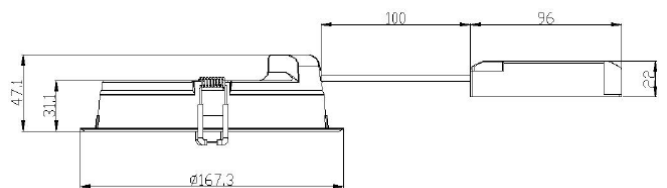

Recessed Smart WiFi LED Downlights

Power	5W	15W
Lumen Output (3000/4000/5000K)	300 - 320 lm	1200 - 1350lm
Dimensions	87mm	167.5mm
Cut Out	70mm	150mm
Depth	47mm	47mm
Power Factor	0.5	0.8

Prewired for easy install and loop in loop out

5W Dimensions

15W Dimensions