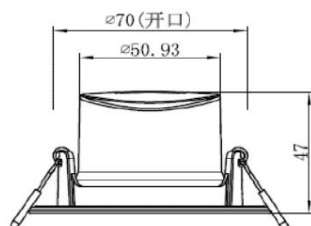

Recessed Smart WiFi LED Downlights

Power	5W	15W
Lumen Output (3000/4000/5000K)	300 - 320 lm	1200 - 1350lm
Dimensions	87mm	167.5mm
Cut Out	70mm	150mm
Depth	47mm	47mm
Power Factor	0.5	0.8

Prewired for easy install and loop in loop out

Voltage:	220V – 240V
CRI:	> 80
Life time:	15,000 hours
Colour	RGBW
Dimmable	Yes
IP Rating	IP44
Ta	-20° ~ +40°C
Beam Angle	105°

WiFi Downlight for recessed installation

Works from your mobile device by simply downloading the app and pairing the fitting with the app.

5W Dimensions

15W Dimensions