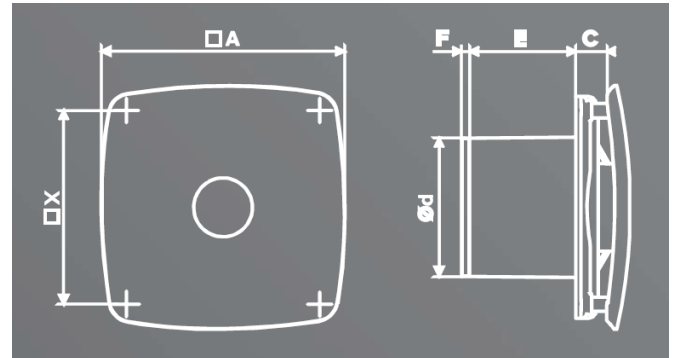

CESCO CYCLONE Extractor Fan Range

- Slim design body—suitable for wall or ceiling mounting
- IP24 rated as standard
- Solid face front cover
- Variety of colours to meet all needs
- Long life—5 year warranty
- All supplied with Overrun **Timer**

A	X	E	C	d	F*
170	135	74	38	98	6