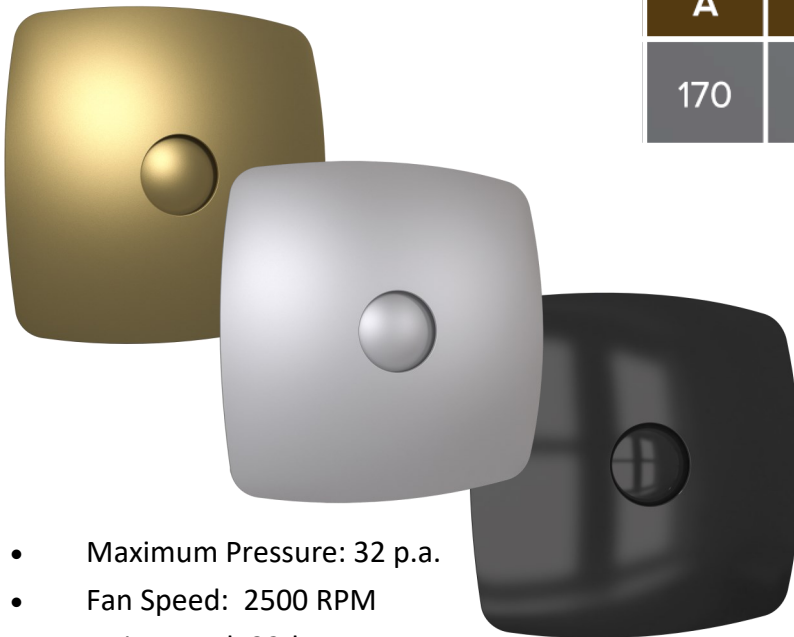

Datasheet

CYCLONE Extractor Fans

The CESCO CYCLONE range of fans are a sleek decorative fan designed for wall or ceiling applications. These fans are designed with a low profile front on them, with the addition of a tastefully designed front cover with a solid face, giving a more aesthetically pleasing finish. These fans are high quality with extraction rates of up to 28l/s at just 32d/B. The CYCLONE fans are available in a variety of colours meaning there is a perfect solution for all your bathroom ventilation needs.

CESCO CYCLONE Extractor Fan Range

- Slim design body—suitable for wall or ceiling mounting
- IP24 rated as standard
- Solid face front cover
- Variety of colours to meet all needs
- Long life—5 year warranty
- All supplied with Overrun **Timer**

A	X	E	C	d	F*
170	135	74	38	98	6

- Maximum Pressure: 32 p.a.
- Fan Speed: 2500 RPM
- Noise Level: 32dB
- Max Operating Temp: °C
- Max Airflow: 28l/s
- Power Consumption: 14W
- IP Rating: IP24
- Current Consumption: 0.06A