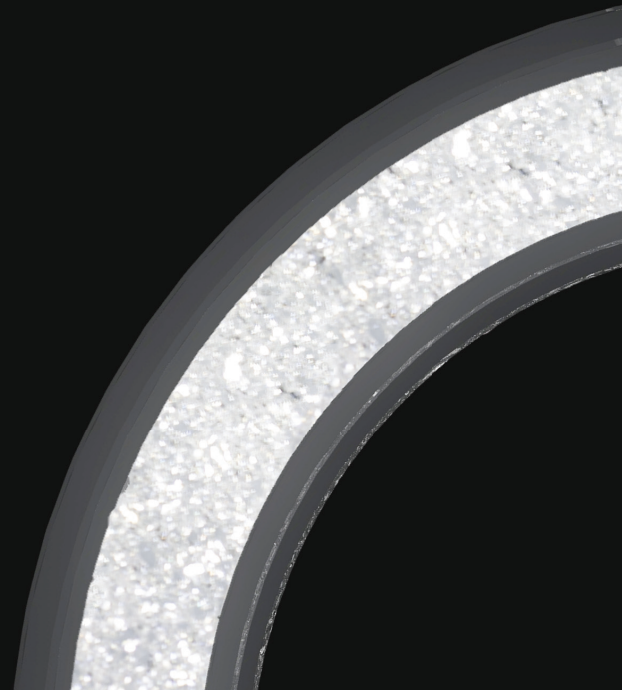

CRYSTAL C

Jemné, křehké krystaly organicky
umístěné do kruhu.
Svatozář, nebo ledová koruna?

Ø 580

CRYSTAL C

Crumbled yet selected crystal pieces,
resourcefully built into a circle.
A halo or an ice crown?